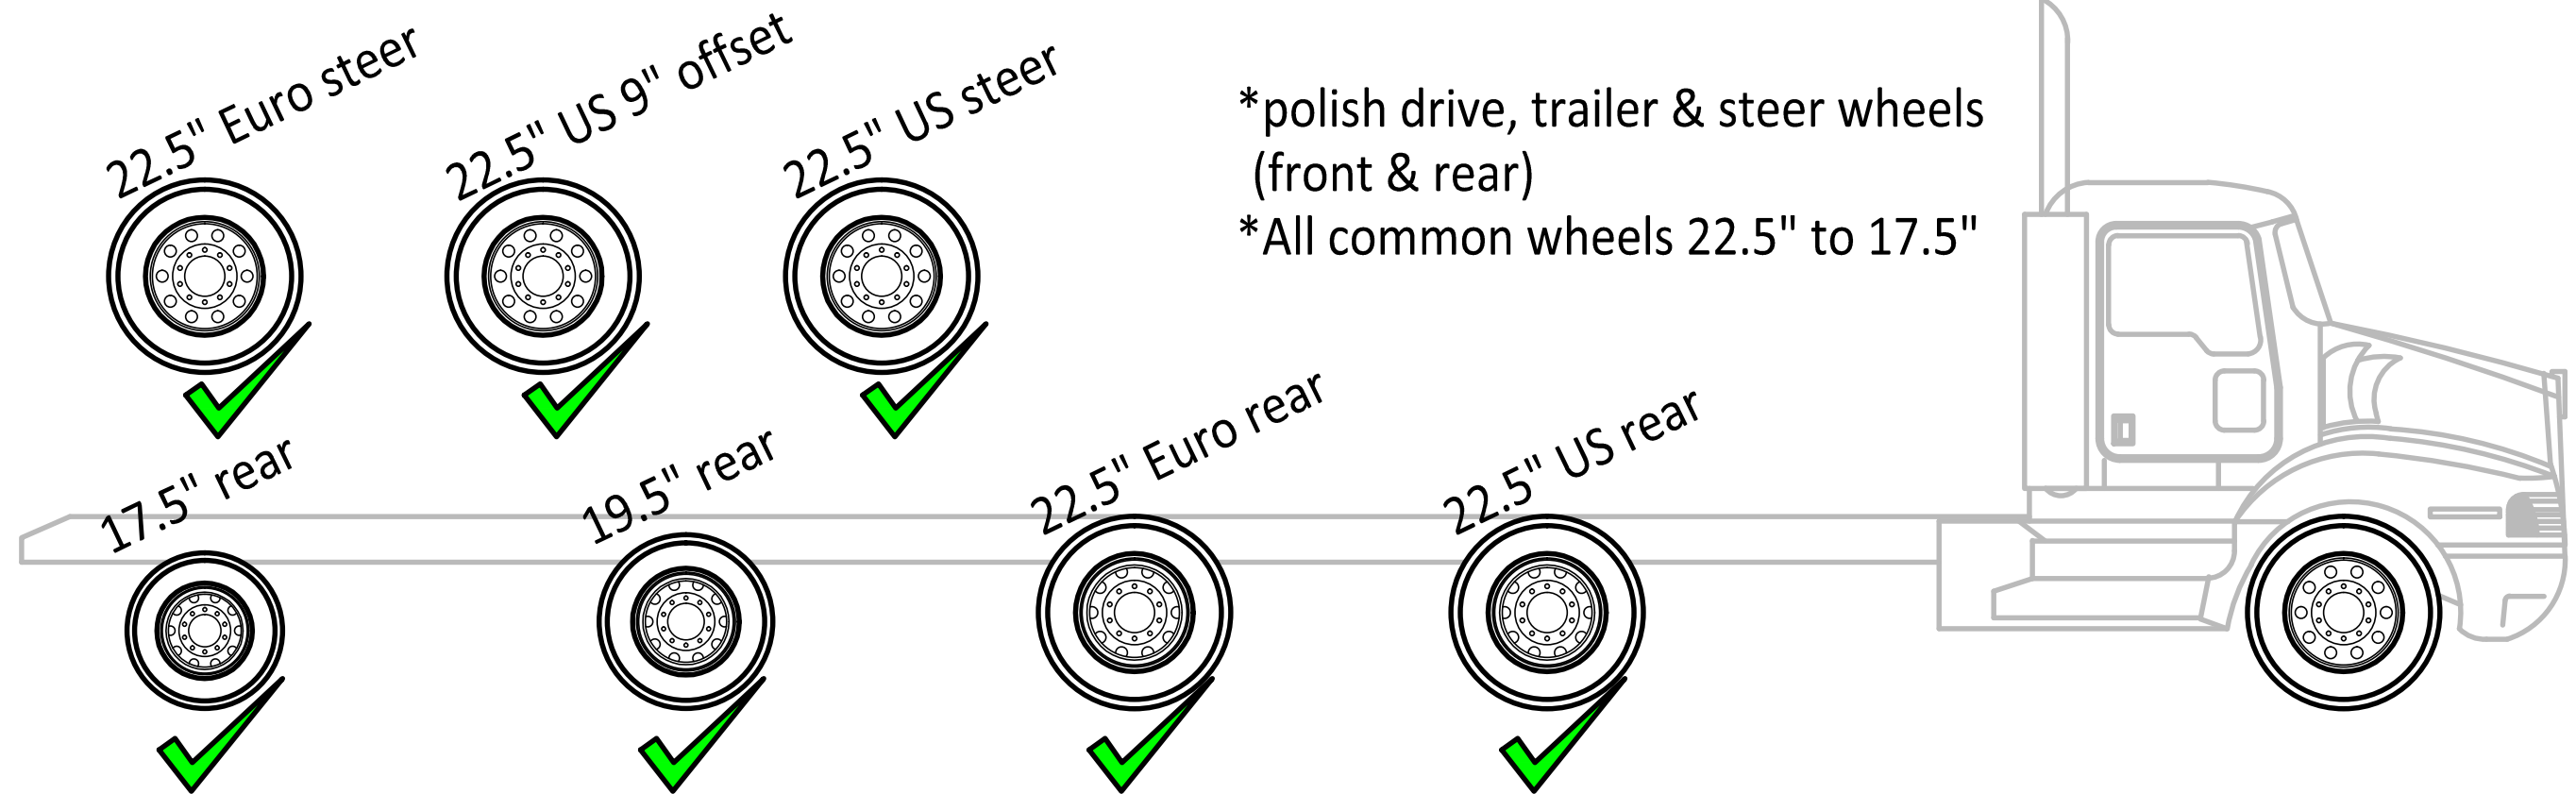

Pro Polisher Machine Kit

AR-153-11-01 (Aus)

*polish drive, trailer & steer wheels (front & rear)

*All common wheels 22.5" to 17.5"

Kit includes:

Aussie Rimshine Machine

22.5" spring kit

Valve adjustment tool

17.5" spring kit

"Invisivalve" kit

Foam heads to suit-

22.5" x 8.25" US (285pcd) rear wheels -AR-206-12-03

22.5" x 8.25" Euro (335pcd) rear wheels -AR-202-12-03

19.5" x 7.5" Aus rear wheels- -AR-251-13-03

17.5 x 6" rear wheels -AR-261-13-03

22.5" x 8.25" US (285pcd) steer wheels -AR-301-13-03

22.5" x 8.25" Euro (335pcd) steer wheels -AR-302-13-03

22.5" x 8.25" US 9" offset steer wheels -AR-303-13-03