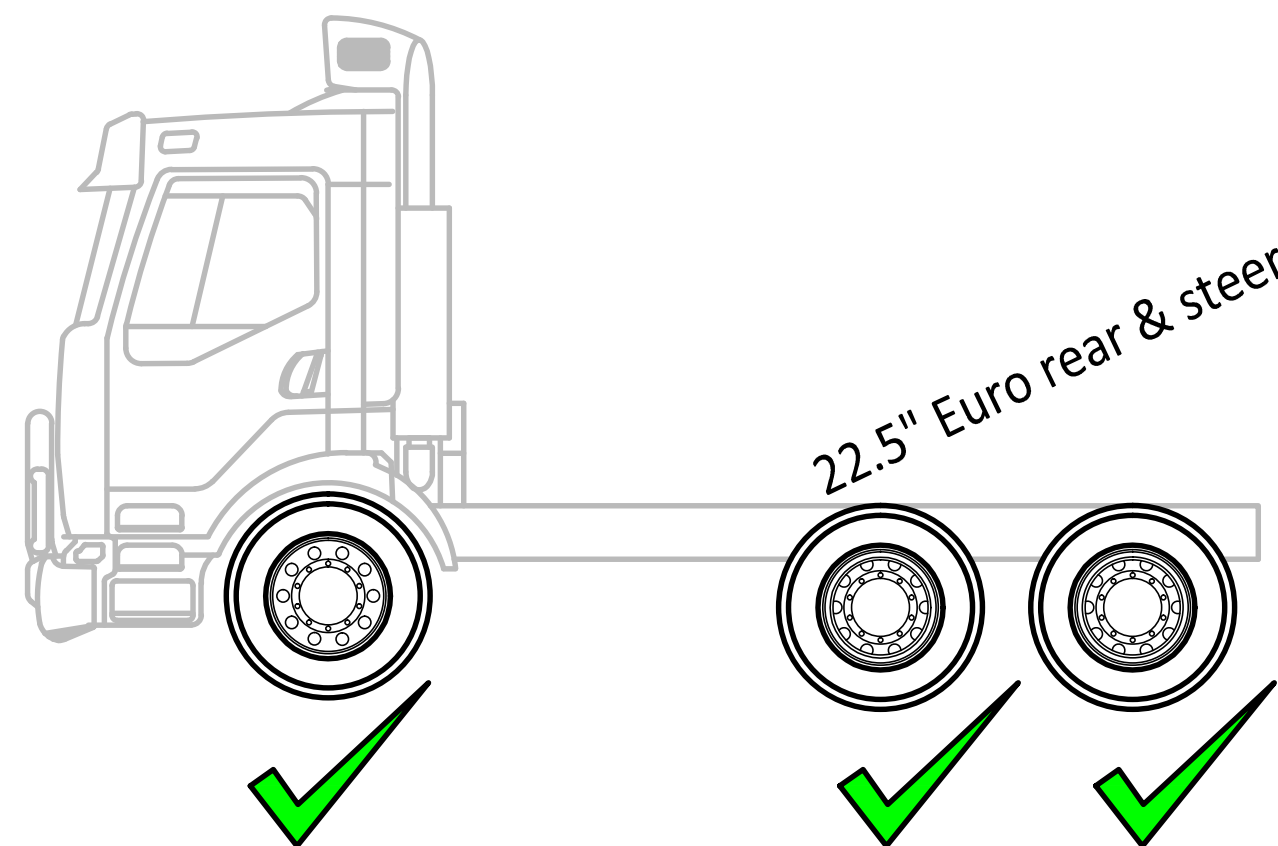

Fleet Machine Kit

AR-152-11-01 (Aus)

*polish drive, trailer & steer wheels
(front & rear)

*US and Euro wheels

Kit includes:

Aussie Rimshine Machine

22.5" spring kit

Valve adjustment tool

T-pins (x100)

warranty and instruction booklet

polishing fleece (x21)

cutting fleece (x9)

Gords aluminium polish (32oz)

front wheel adapter frame

box of polishing fleece (x50)

box of cutting fleece (x50)

Foam heads to suit-

22.5" x 8.25" US (285pcd) rear wheels -AR-206-12-03

22.5" x 8.25" Euro (335pcd) rear wheels -AR-202-12-03

22.5" x 8.25" US (285pcd) steer wheels -AR-301-13-03

22.5" x 8.25" Euro (335pcd) steer wheels -AR-302-13-03