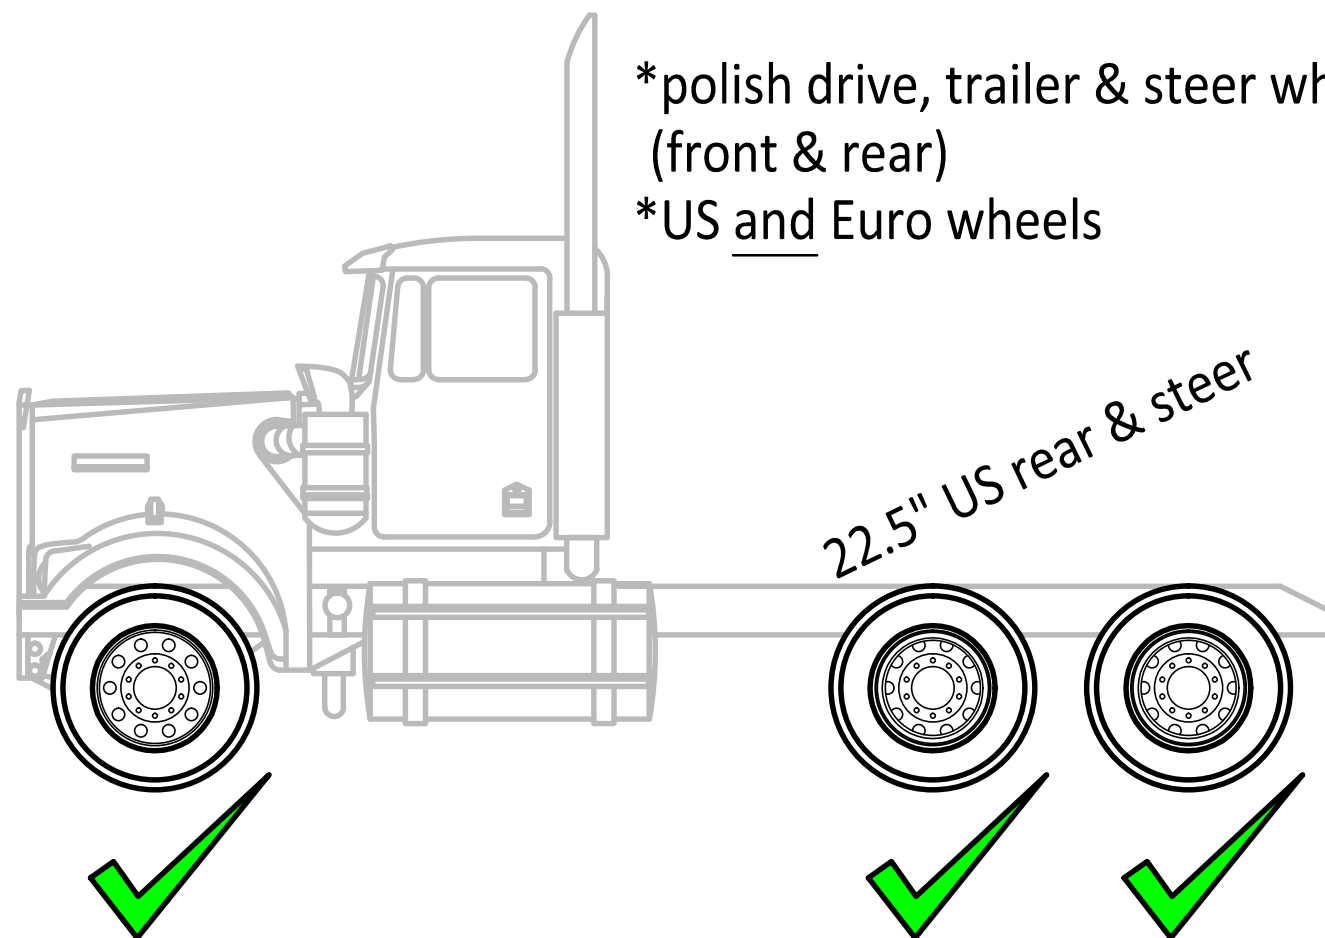

Fleet Machine Kit

AR-152-11-01 (Aus)

*polish drive, trailer & steer wheels
(front & rear)

*US and Euro wheels

Kit includes:

Aussie Rimshine Machine

22.5" spring kit

Valve adjustment tool

Foam heads to suit-

22.5" x 8.25" US (285pcd) rear wheels -AR-206-12-03

22.5" x 8.25" Euro (335pcd) rear wheels -AR-202-12-03

22.5" x 8.25" US (285pcd) steer wheels -AR-301-13-03

22.5" x 8.25" Euro (335pcd) steer wheels -AR-302-13-03